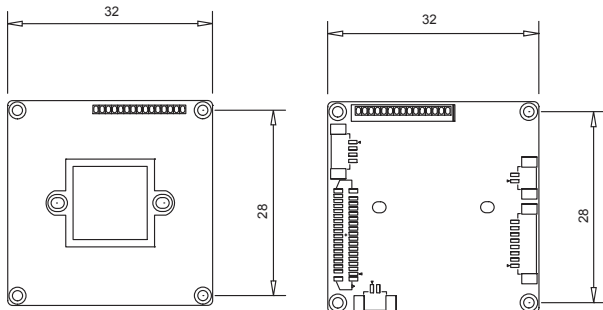

## Features

- 1/3" 2MP Panasonic CMOS sensor
- 1080p 30fps, 720p 60fps
- Real-time True WDR(30fps)
- Digital Noise Reduction(2D+3D)
- Privacy Mask Function
- Digital Image Stabilizer
- High Light Compensation
- Intelligent Motion Detection
- Defog Function
- Supports Pelco-P / Pelco-D / VISCA / Update
- Video Out : HD-SDI, EX-SDI, CVBS
- Dimension : 32mm x 32mm x 1.6 mm

## Dimensions

Unit : mm

## Specifications

MM-18-32	
Image Sensor	1/3" Panasonic CMOS Sensor
Total Pixels	1956(H) x 1266(V) = 2.48M pixels
Active pixels	1944(H) x 1092(V) = 2.12M pixels
Scanning system	Progressive Sacn
Resolution	Digital : 1080p/30(25)fps, 720p/60(50)fps, 720p/30(25)fps Analog : 700TVL
Min. illumination	Color : 0.5 lux , BW : 0.1lux, Color DSS : 0.002 lux , BW DSS : 0.001 lux
Video Output	HD : HD-SDI, EX-SDI Analog SD : VBS(without WDR)
LENS	2.8~10mm (Option)
Brightness	0 ~ 20 steps
Shutter Speed	Auto / Manual ( 1/30(1/25) ~ 1/30000 )
DSS	Off / x2 / x4 / x8 / x16 / x32 / (x64 : 60 or 50 fps mode only)
AGC	Off / On
WDR/BLC	Off / WDR / BLC
Day&Night	Auto / Day / Night / Ext
White Balance	Auto / One Push / Manual / Indoor / Outdoor
HLC	Off / On / Night only
DNR	Off / Low / Middle / High / Auto
Mirror	Off / H / V / H&V
Sharpness	0 ~ 10 steps
ACE	Off / Low / Middle / High
Defog	Off / On (Auto / Manual)
Freeze	Off / On
E.Zoom	x2 ~ x32
Privacy Mask	Off / On (24 points)
Motion Detection	Off / On (3 points)
Defect DET	Off / On
System	NTSC / PAL
HD Format	1080p/30(25)fps / 720p/30(25)fps / 720p/60(50)fps
Comm	ID : 1 ~ 255 Baud Rate : 2400 / 4800 / 9600 / 19200 / 38400 / 57600 / 115200 Protocol : Pelco-P / Pelco-D / VISCA / Update
Language	English / Chinese / Japanese
Power Source	DC12V±10%
Power Consumption	250mA
Power Input	Connector
Video Output(HD-SDI)	MMCX Connector
Operating Temperature	-10℃ ~ +50℃ (Humidity : 0%RH ~ 80%RH)
Storage Temperature	-20℃ ~ +60℃ (Humidity : 0%RH ~ 90%RH)
Dimensions	32(W) X 32(H) X 1.6(D)